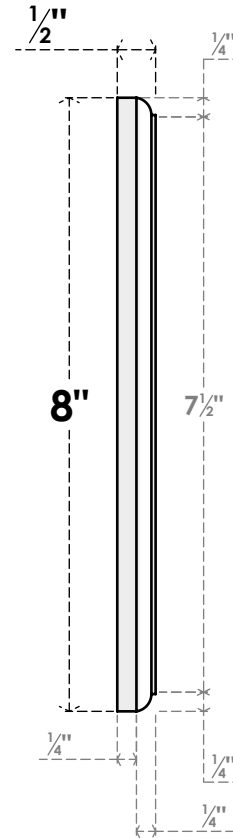

ROSP080X080X050SDG05

8"W X 8"H X 1/2"P STANDARD SEDGWICK ROSETTE WITH ROUNDED EDGE,
ARCHITECTURAL GRADE PVC

FRONT

SIDE

EKENA MILLWORK
2300 WEST MAIN ST.
CLARKSVILLE, TX 75426
TOLL FREE: 866-607-0453
WWW.EKENAMILLWORK.COM

NOTES

1. INSTALLATION TO BE COMPLETED IN ACCORDANCE WITH MANUFACTURER'S SPECIFICATIONS.
2. DRAWING MAY NOT BE TO SCALE
3. THIS DRAWING IS INTENDED FOR DESIGN AND PLANNING PURPOSES ONLY.
4. ALL INFORMATION CONTAINED HEREIN WAS CURRENT AT THE TIME OF DEVELOPMENT BUT MUST BE REVIEWED AND APPROVED BY THE PRODUCT MANUFACTURER TO BE CONSIDERED ACCURATE.
5. ARCHITECTURAL GRADE PVC PRODUCTS ARE MADE FROM EXPANDED CELLULAR PVC AND COME NATURALLY WHITE BUT MAY BE PAINTED