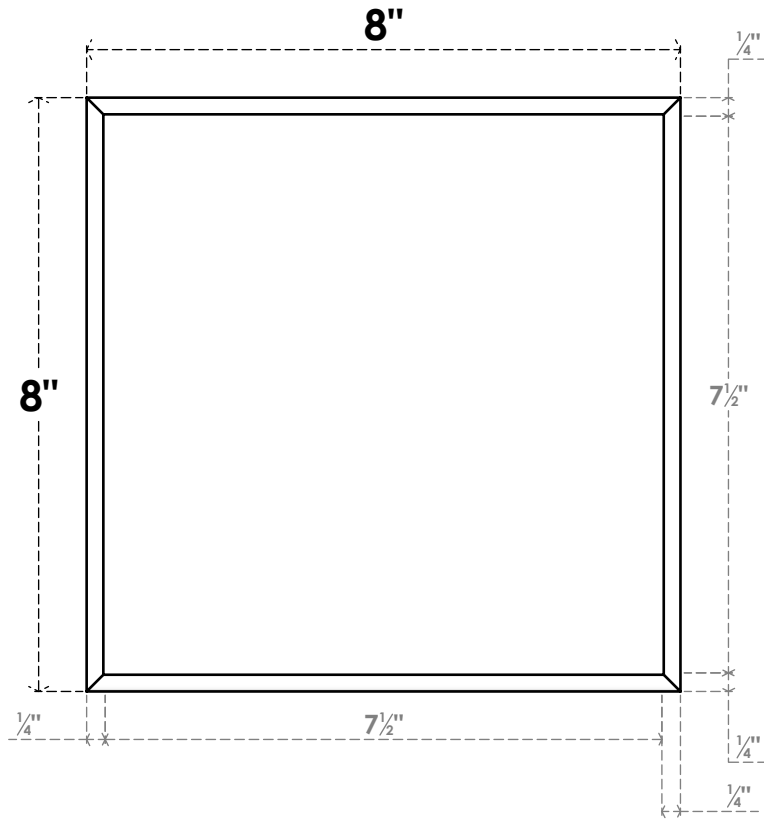

ROSP080X080X050SDG05

8"W X 8"H X 1/2"P STANDARD SEDGWICK ROSETTE WITH ROUNDED EDGE,
ARCHITECTURAL GRADE PVC

FRONT

SIDE

EKENA MILLWORK
2300 WEST MAIN ST.
CLARKSVILLE, TX 75426
TOLL FREE: 866-607-0453
WWW.EKENAMILLWORK.COM